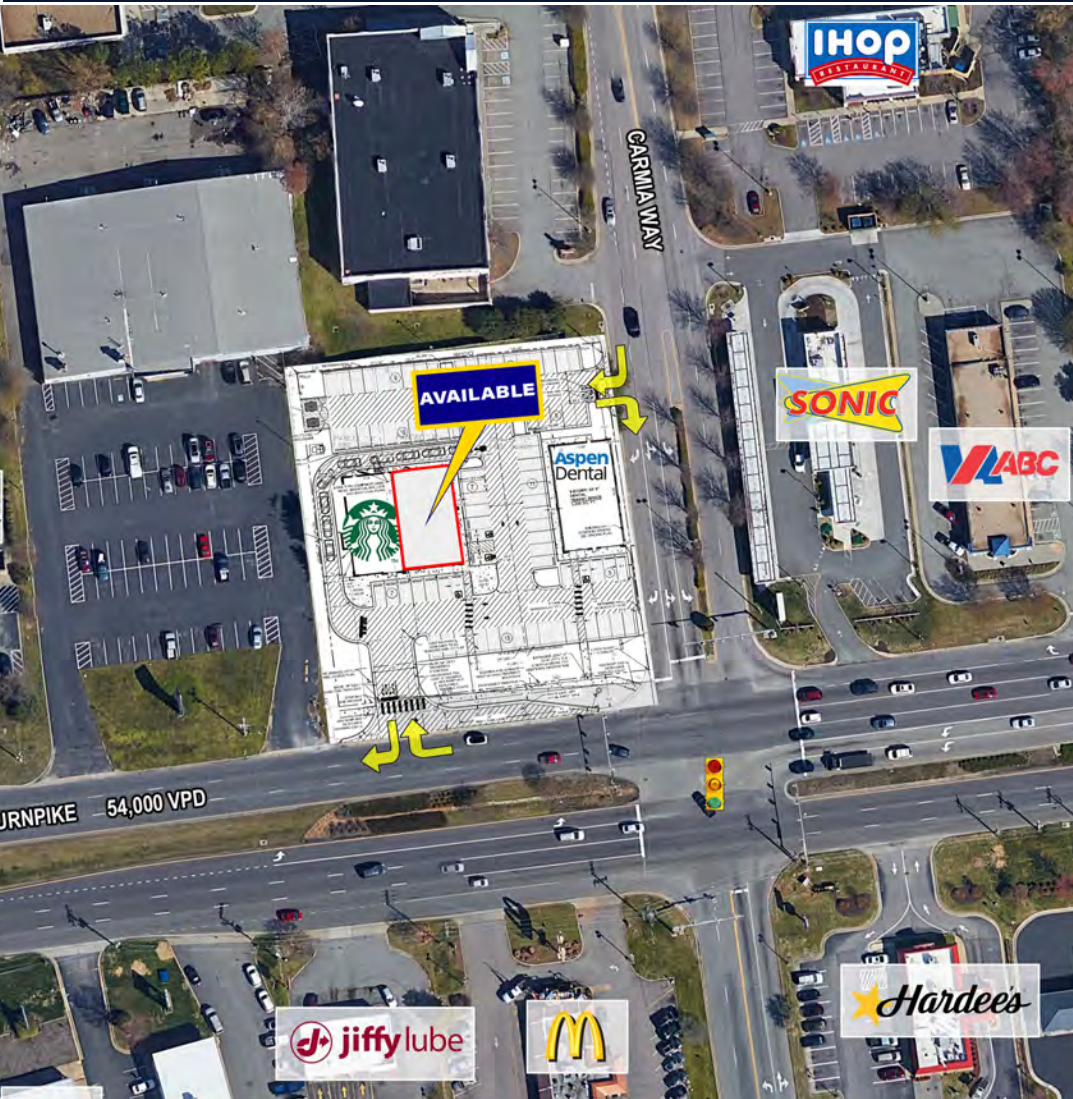

RETAIL FOR LEASE
Chesterfield Plaza

11136 Midlothian Turnpike | Richmond, VA 23235

Taylor Long
PROPERTIES
Commercial Real Estate

For more information:

ELLEN LONG
Principal Broker
804.864.9788, x101
ellenlong@taylorlongproperties.com

REBECCA VON MEISTER
Associate Broker
804.864.9788, x103
rebeccavonmeister@taylorlongproperties.com

Taylor Long Properties
10142 W Broad Street
Glen Allen, VA 23060
www.taylorlongproperties.com