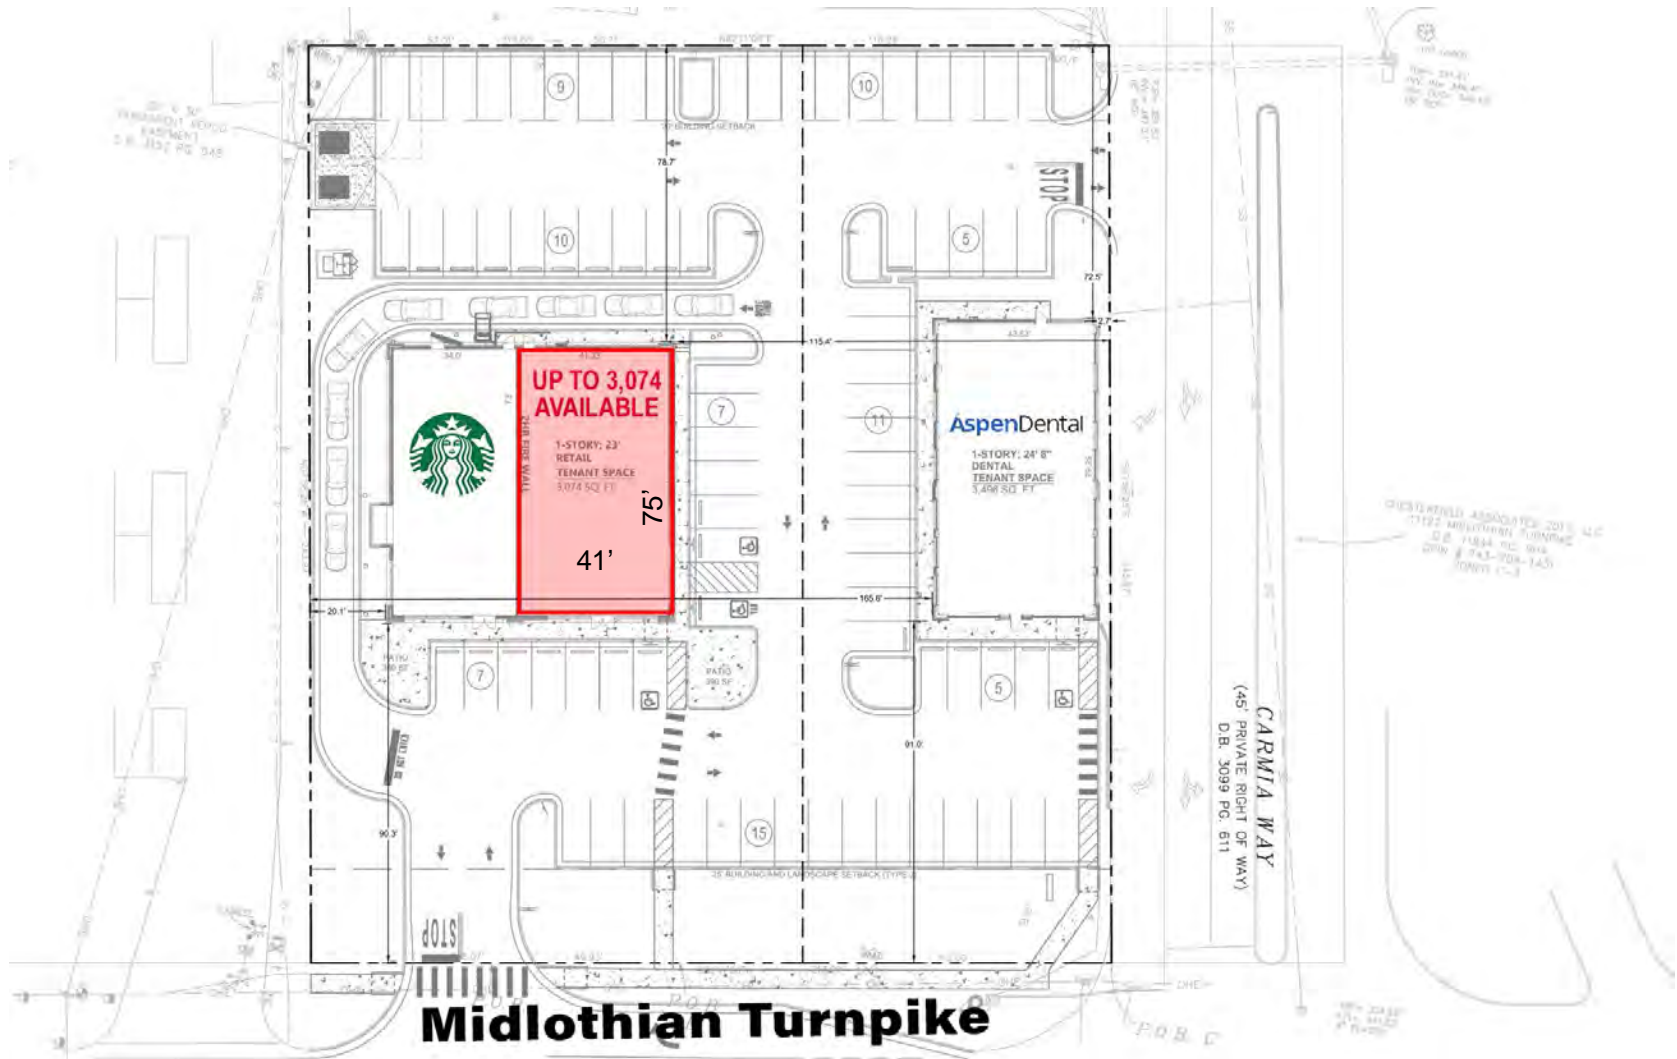

RETAIL FOR LEASE
Chesterfield Plaza

11124 Midlothian Turnpike | Richmond, VA 23235

For more information:

ELLEN LONG
Principal Broker
804.864.9788, x101
ellenlong@taylorlongproperties.com

REBECCA VON MEISTER
Associate Broker
804.864.9788, x103
rebeccavonmeister@taylorlongproperties.com

Taylor Long Properties
10142 W Broad Street
Glen Allen, VA 23060
www.taylorlongproperties.com